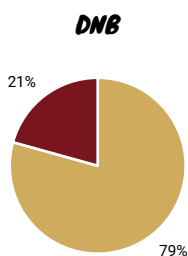

STATISTIQUES DIPLOMES (2023-2024)

DIPLOMES	INSCRITS	PRESENTS	ADMIS	MENTION			AJOURNES	ADMIS
				TB	B	AB		
DNB	29	29	23		6	7	6	79%
CAPA LCE	3	3	3				0	100%
BAC PRO CGEH	43	43	38		4	7	5	88%
BTSA PA	9	9	9	1	3		0	100%
AE	9	9	7				2	78%
ATE	3	3	3					100%
BPJEPS	15	15	13				2	87%
CGREPRO	9	9	9					100%
TOTAL	120	120	105	1	13	14	15	92%