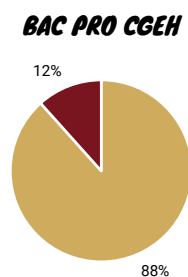

STATISTIQUES DIPLOMES (2023-2024)

DIPLOMES	INSCRITS	PRESENTS	ADMIS	MENTION			AJOURNES	ADMIS
				TB	B	AB		
DNB	29	29	23		6	7	6	79%
CAPA LCE	3	3	3				0	100%
BAC PRO CGEH	43	43	38		4	7	5	88%
BTSA PA	9	9	9	1	3		0	100%
AE	9	9	7				2	78%
ATE	3	3	3					100%
BPJEPS	15	15	13				2	87%
CGREPRO	9	9	9					100%
TOTAL	120	120	105	1	13	14	15	92%