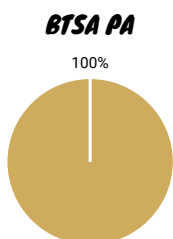

STATISTIQUES DIPLOMES (2023-2024)

DIPLOMES	INSCRITS	PRESENTS	ADMIS	MENTION			AJOURNES	ADMIS
				TB	B	AB		
DNB	29	29	23		6	7	6	79%
CAPA LCE	3	3	3				0	100%
BAC PRO CGEH	43	43	38		4	7	5	88%
BTSA PA	9	9	9	1	3		0	100%
AE	9	9	7				2	78%
ATE	3	3	3					100%
BPJEPS	15	15	13				2	87%
CGREPRO	9	9	9					100%
TOTAL	120	120	105	1	13	14	15	92%